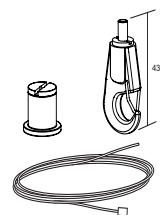

CLAMP CEILING

HEIGHT 59,5 CM
 WIDTH 59,5 CM
 DEPTH 4,5 CM
 TOTAL DEPTH 6,5 CM
 TOTAL WEIGHT 3,6 KG

HEIGHT 79,5 CM
 WIDTH 79,5 CM
 DEPTH 4,5 CM
 TOTAL DEPTH 6,5 CM
 TOTAL WEIGHT 6,6 KG

MATERIAL

Ecophon Inside
 Fabric
 Metal clamp for ceiling in selectable RAL color
 Wire 80 cm / 150 cm
 Adjustable cable lock with hook
 Ceiling fastener in selectable RAL color

PG1

Gabriel Soul
 Gabriel Soul Solange
 Gabriel Twist
 Gabriel Twist Melange
 Gabriel Xpress (2,0)
 Kvadrat Remix Screen

MOUNTING

Metal clamp 1 pcs

Wire 3 pcs 80 cm / 150 cm
 Adjustable cable lock with hook 3 pcs

Ceiling bracket 1 pcs

CLAMP FLOOR

HEIGHT	170 CM
WIDTH	120 CM
DEPHT	4,8 CM
TOTAL DEPTH	45 CM
WEIGHT	7,4 KG
FRAME WEIGHT	4,6 KG

MATERIAL

Ecophon Inside

Fabric

Metal frame in selectable RAL color

ACOUSTIC PROPERTIES