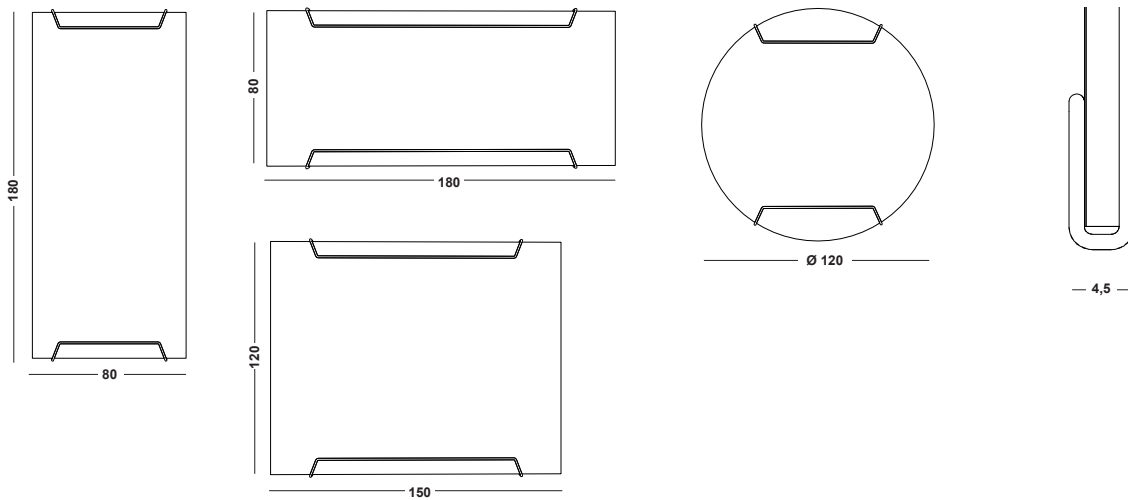

CLAMP CEILING

HEIGHT 59,5 CM
 WIDTH 59,5 CM
 DEPTH 4,5 CM
 TOTAL DEPTH 6,5 CM
 TOTAL WEIGHT 3,6 KG

HEIGHT 79,5 CM
 WIDTH 79,5 CM
 DEPTH 4,5 CM
 TOTAL DEPTH 6,5 CM
 TOTAL WEIGHT 6,6 KG

MATERIAL

Ecophon Inside
 Fabric
 Metal clamp for ceiling in selectable RAL color
 Wire 80 cm / 150 cm
 Adjustable cable lock with hook
 Ceiling fastener in selectable RAL color

DIAMETER ø60/80 CM
WIDTH 4 CM
TOTAL DEPTH 6 CM
TOTAL WEIGHT 2,8/3,6 KG

MATERIAL

Ecophon Inside
Fabric
Metal frame in selectable RAL color

MOUNTING

For wall mounting

ACOUSTIC PROPERTIES

Frequency in Hz

63	125	250	500	1000	2000	4000	Aw
0,02	0,17	0,62	1,16	1,16	1,09	1,01	0,95

CLAMP - WHITEBOARD

Measurements cm

MATERIAL

Glass laminate - magnetic

Back piece in MDF-board

Metal parts 3mm

Metal frame in selectable RAL color

COLOURS - GLASS LAMINATE